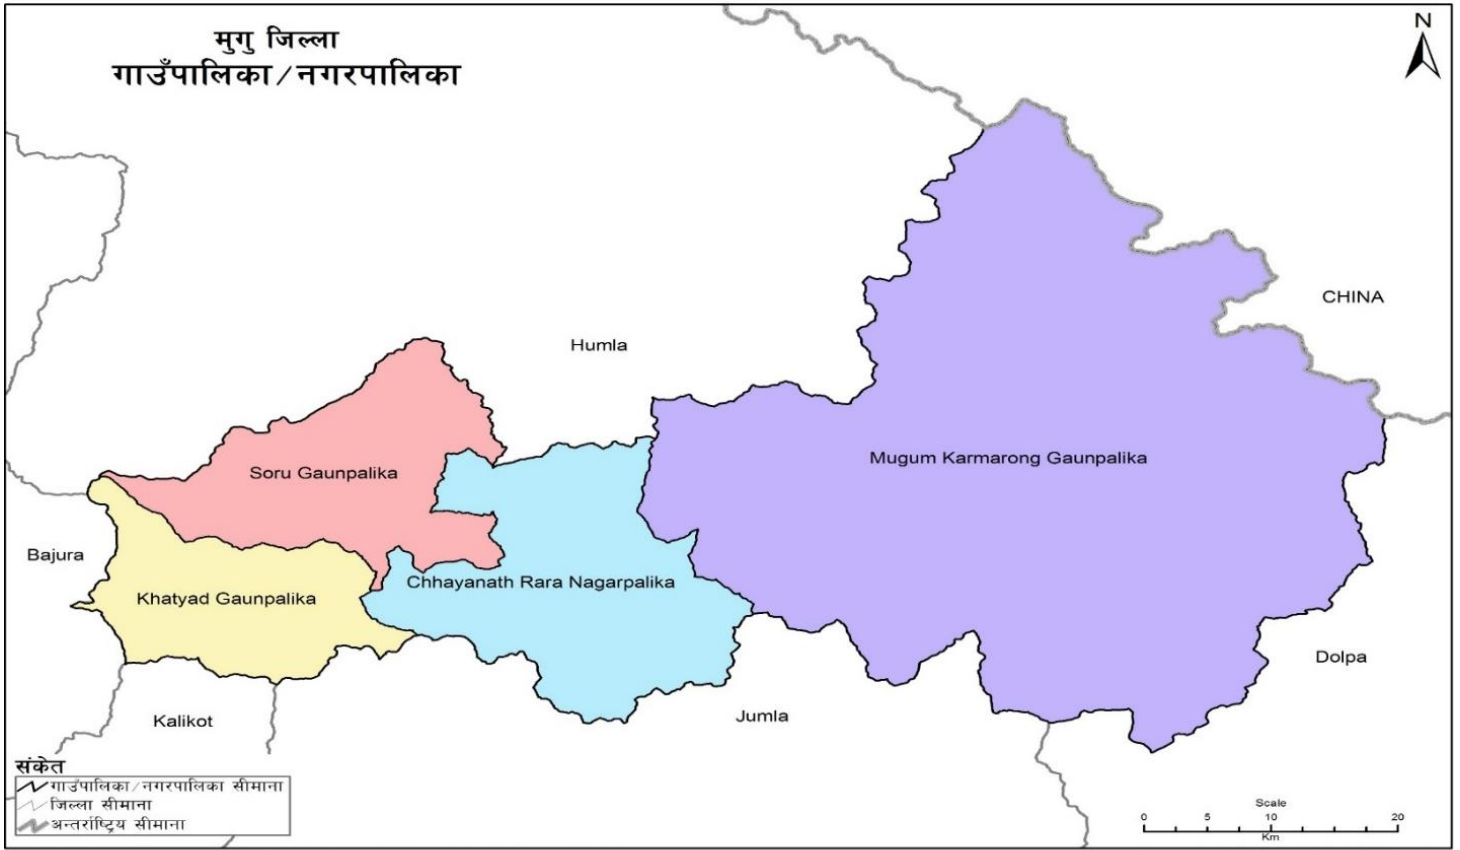

मुगु जिल्ला
गाउँपालिका / नगरपालिका

स्रोत: स्वरूप नक्सा (स्केल १:२५,०००/१:५,००,०००), नारी विभाग र जनगणना २०६८, केन्द्रिय तथ्यांक विभाग
नयाँ पारि: गाउँपालिका, नगरपालिका तथा विशेष, संरक्षित वा स्वायत्त क्षेत्रको संख्या तथा सीमाना निर्धारण आयोग

Projection System: MUTM, Spheroid - Everest 1830
LLRC, 2016